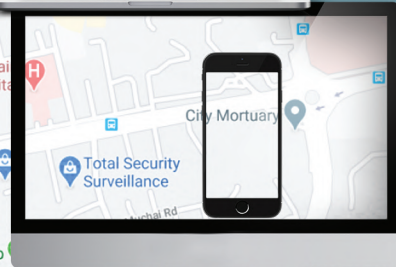

Be in CONTROL

Ultimate Vehicle Tracking Solutions

Asset Management

Customized App Notifications

24 hr monitoring Surveillance

Real-time GPS Tracking

Fuel Management

Reports Generation

Accident Detection and Recreation

Stolen Vehicle Tracking

Supply chain Monitoring

Advanced Fleet Management

Powered by Total Security Surveillance

Contact us: 0717 57 57 57 / 0734 123 000 Free Installation